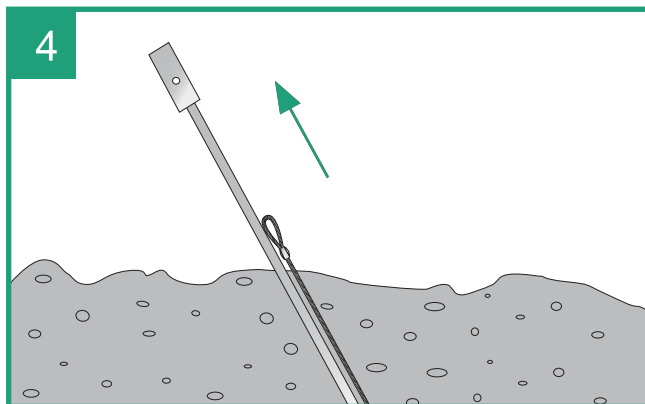

GRIPPLE - ANCLA

Below the ground, the Gripple 3 anchor creates a secure support that is placed instantly and works on a wide variety of soils.

Anchor 4 is indicated for large-scale vegetable farming.

Installation

Features

Products	Diameter of steel cable	Depth
Ancla 3	3 mm	1,00
Ancla 4	4mm	1,5

For an estimate, please contact our sales department