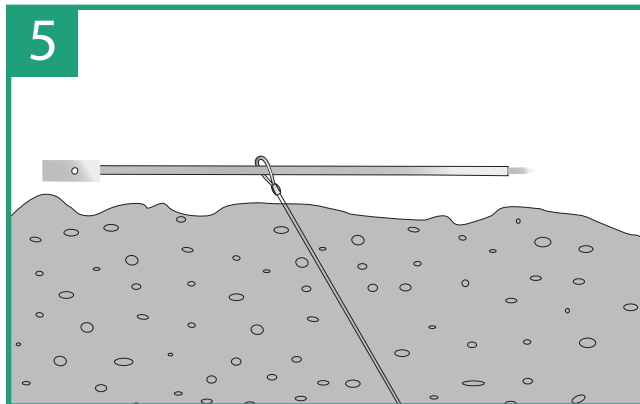

GRIPPLE - ANCLA

Below the ground, the Gripple 3 anchor creates a secure support that is placed instantly and works on a wide variety of soils.

Anchor 4 is indicated for large-scale vegetable farming.

Installation

Features

Products	Diameter of steel cable	Depth
Ancla 3	3 mm	1,00
Ancla 4	4mm	1,5

For an estimate, please contact our sales department