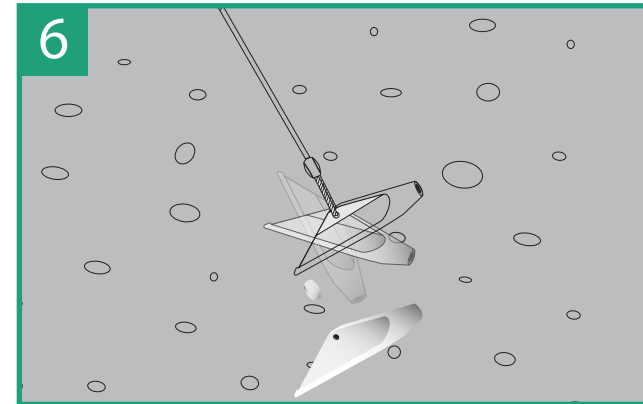

GRIPPLE - ANCLA

Below the ground, the Gripple 3 anchor creates a secure support that is placed instantly and works on a wide variety of soils.

Anchor 4 is indicated for large-scale vegetable farming.

Installation

Features

Products	Diameter of steel cable	Depth
Ancla 3	3 mm	1,00
Ancla 4	4mm	1,5

For an estimate, please contact our sales department