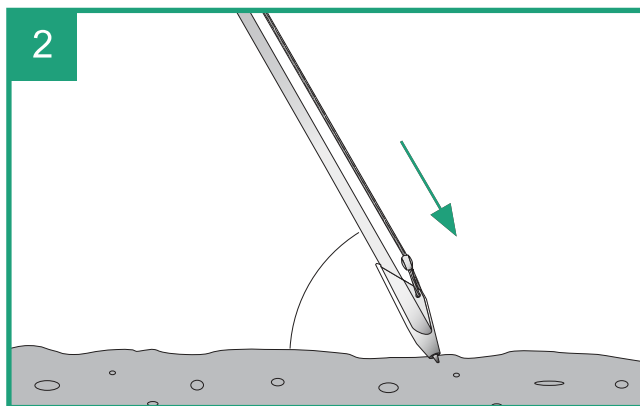

GRIPPLE - ANCLA

Below the ground, the Gripple 3 anchor creates a secure support that is placed instantly and works on a wide variety of soils.

Anchor 4 is indicated for large-scale vegetable farming.

Installation

Features

Products	Diameter of steel cable	Depth
Ancla 3	3 mm	1,00
Ancla 4	4mm	1,5

For an estimate, please contact our sales department