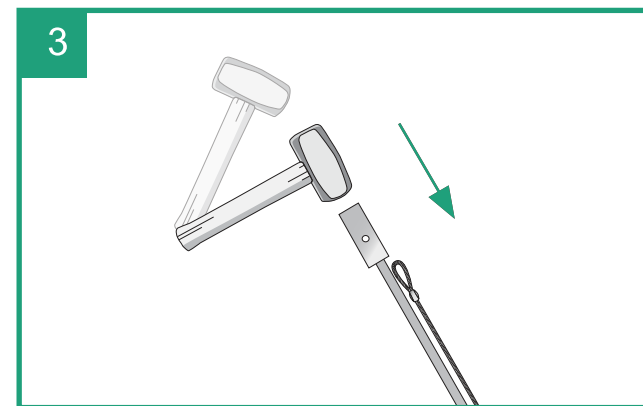

GRIPPLE - ANCLA

Below the ground, the Gripple 3 anchor creates a secure support that is placed instantly and works on a wide variety of soils.

Anchor 4 is indicated for large-scale vegetable farming.

Installation

Features

Products	Diameter of steel cable	Depth
Ancla 3	3 mm	1,00
Ancla 4	4mm	1,5

For an estimate, please contact our sales department